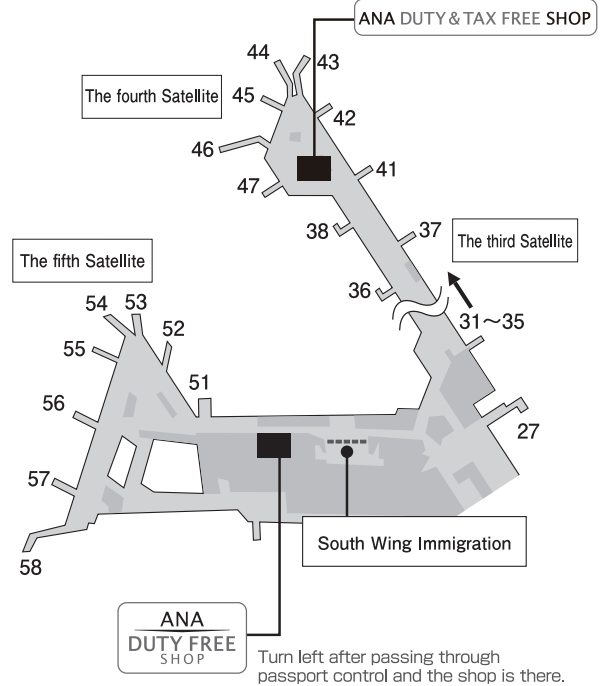

Expires 31 March 2025.

Information as of March 2024.

Narita International Airport Shop Map

Terminal 1 South Wing

Please scan the QR code for information about goods reservation, additional miles and special services.▶▶▶